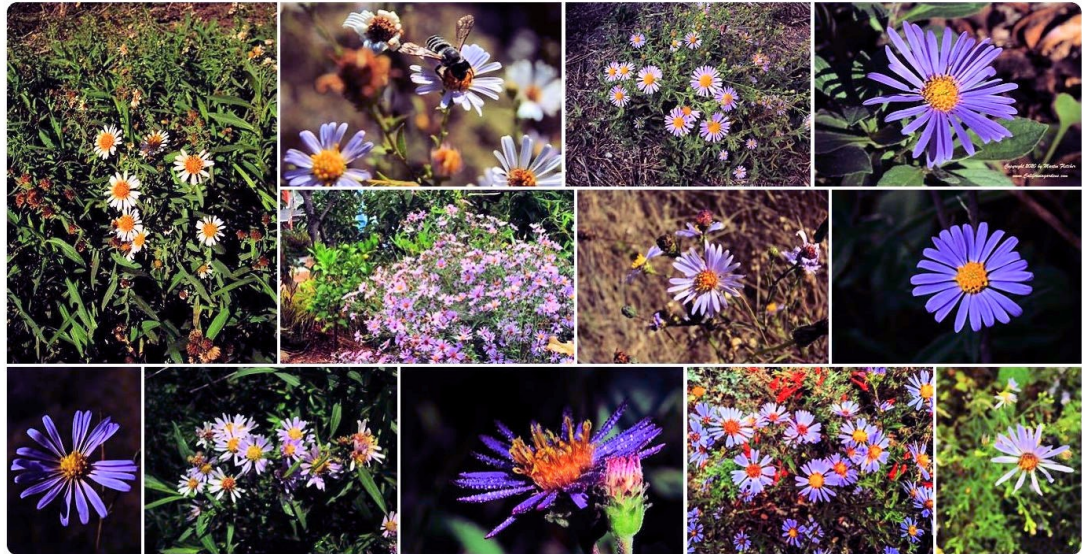

Pacific aster, Aster chilensis, Pacific aster

Scientific: Aster chilensis

Primary category: Ground cover, flower

Habitat: Grasslands

Description (by Bosky Dell Natives):

Slender, sprawling perennial (1.5-4 ft.) with blue, violet, or white (ray) flowers with yellow centers (disc flowers) in late summer-fall. Pacific aster will spread quickly by rhizome. Good choice for dry, sunny slopes. Flowers attract bumblebees.

Sun, low-moderate water.

Images of Pacific Aster

bing.com/images

See all images >

Lewis and Clark's journal entries (by Bosky Dell Natives):

Empty space for journal entries.